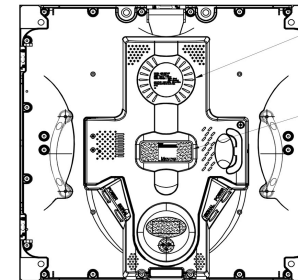

MEMPHIZ TV 3

	PIXEL PITCH	3,75mm real (Black Face-SMD 3-in-1)
	LUMINOSITY	1.200 Nit
	TILE SIZE	480 x 480 x 103 mm = 0,2304 sqm
	TILE WEIGHT	8,3 kg
	TILE RESOLUTION	128 x 128 Pixel
	PIXEL RESOLUTION	71.111 Pixel/sqm
	VISUAL ANGLE	160° / 160°
	PROCESSING DEPTH	16 bit
	FRAME RATE	60 Hz
	DATA REFRESH RATE	1.920 Hz
	POWER SUPPLY	AC 100–240 V, 50 Hz or 60 Hz
	POWER CONSUMPTION	120 W/Tile (average); 300 W/Tile (max.)
	INGRESS PROTECTION	IP 43